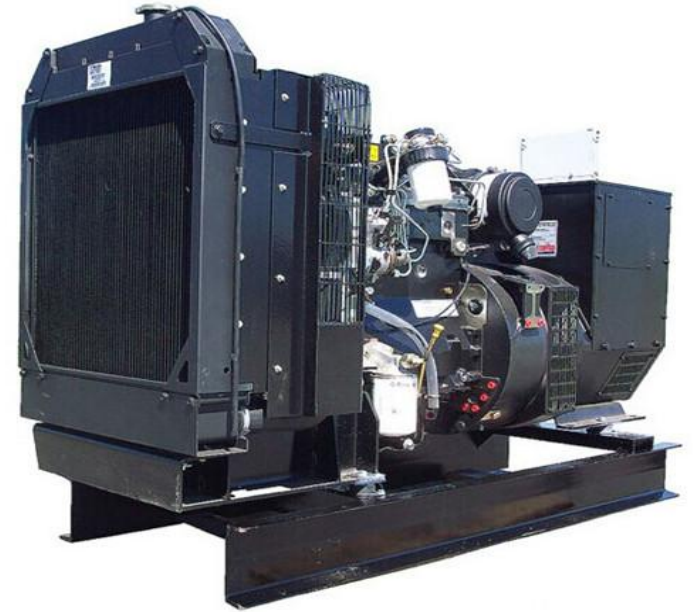

### **HPM275 Perkins Diesel Power Generator (1306C-E87TAG6)**

**200kW-250kVA  
220kW-275kVA  
50Hz**

#### Equipment

Engine and alternator mounted on same frame steel skid.  
Build in damper for anti-vibration.  
Compact design, easy to operate and maintain.  
Perkins brand engine.  
Top brand AC alternator.  
Full range protections, alarms with auto shutdown features.  
Comply with ISO8628 national standard and ISO9001 quality standard. Specially designed horizontal/vertical, engine driven/electrical radiator. Industrial, Residential silencers.  
Catalytic converters.  
Heat exchangers.  
Special spark arrestor silencers.  
Standard set for "CE" certification.  
Sound & Weatherproof canopy optional.  
Spring, seismic anti-vibration mounts.  
Advanced facility for FAT.